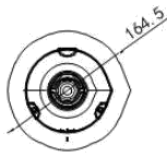

Габариты

Unit:mm