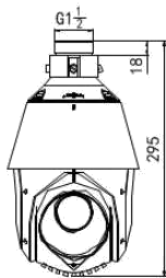

Габариты

Unit:mm

Аксессуары

DS-1602ZJ

Кронштейн на стену

DS-1602ZJ-Conner

Угловой кронштейн

DS-1602ZJ-Pole

Кронштейн на трубу

DS-1602ZJ-Box

Кронштейн с боксом

DS-1663ZJ

Celling mount

DS-1661ZJ

Pendant mount

DS-1662ZJ

Pendant mount

DS-1618ZJ

Short arm wall

DS-1100KI

Сетевой пульт

DS-1005KI

USB пульт

Distributed by

Headquarters

No.555 Qianmo Road, Binjiang District, Hangzhou 310051, China
T +86-571-8807-5998
overseasbusiness@hikvision.com

Hikvision Poland

T +48-22-460-01-50
poland@hikvision.com

Hikvision USA

T +1-909-895-0400
sales.usa@hikvision.com

Hikvision India

T +91-22-28469900
sales@pramahikvision.com

Hikvision UK

T +44-1628-9021-4
support.uk@hikvision.com

Hikvision Europe

T +31-23-5542770
saleseuro@hikvision.com

Hikvision Italy

T +39-0438-6902
info.it@hikvision.com

Hikvision Singapore

T +65-6684-4718
sg@hikvision.com

Hikvision Middle East

T +971-4-8816086
salesme@hikvision.com

Hikvision France

T +33(0)1-85-330-444
info.fr@hikvision.com

Hikvision Oceania

T +61-2-8599-4233
salesau@hikvision.com

Hikvision Russia

T +7-495-669-67-99
saleru@hikvision.com

Hikvision Spain

T +34-91-737-16-55
info.es@hikvision.com

Hikvision Hong Kong

T +852-2151-1761