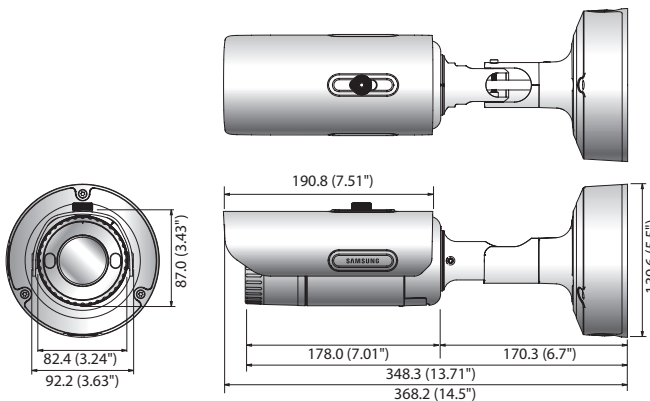

Dimensions

Unit : mm (inch)

Accessories (Optional)

PNO-9080R