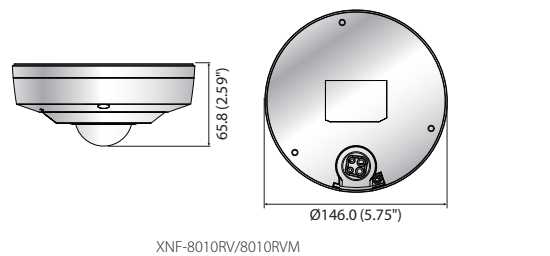

Dimensions