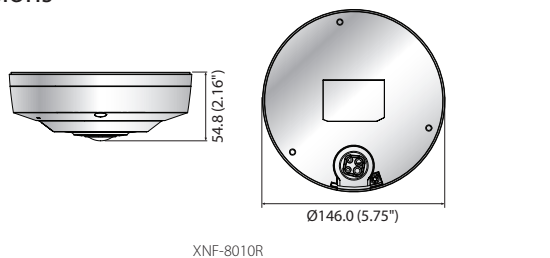

Dimensions

Accessories (Optional)

XNF-8010R/8010RV/8010RVM

VIDEO	
Imaging Device	1/1.8" 6M CMOS
Total Pixels / Effective Pixels	3,096(H) x 2,094(V) / 2,048(H) x 2,048(V)
Scanning System	Progressive
Min. Illumination	Color: 0.1 Lux (F1.6), B/W: 0 Lux (IR LED On)
S/N Ratio	50dB
Video Output	CVBS: 1.0Vpp / 75Ω Composite, 714x 480(N), 702x 576(P) for Installation, DIP Connector Type, USB
LENS	
Focal Length / Max. Aperture Ratio	1.6mm / F1.6
Angular Field of View	H: 192° / V: 192° / D: 192°
Min. Object Distance	0.3m (0.98ft)
Focus Control	Simple focus / Manual, Remote control Via network
Lens Type / Mount Type	Fixed / Board-in Type
OPERATIONAL	
Viewable Length	15m (49.21ft)
Camera Title	Off / On (Displayed up to 85 characters) - W/W : English / Numeric / Special characters - China : English / Numeric / Special / Chinese characters - Common : Multi-line (Max. 5), Color (Gray / Green / Red / Blue / Black / White), Transparency, Auto scale by resolution
Day & Night	Auto (ICR) / Color / B/W / External / Schedule
Backlight Compensation	Off / BLC / HLC / WDR
Wide Dynamic Range	120dB
Contrast Enhancement	SSDR (Off / On)
Digital Noise Reduction	SSNRV (2D + 3D Noise filter) (Off / On)
Digital Image Stabilization	Off / On
Defog	Off / Auto (input from fog detection) / Manual
Motion Detection	Off / On (8ea, 8point polygonal zones), Handover
Privacy Masking	Off / On (32ea, polygonal) - Color: Gray, Green, Red, Blue, Black, White - Mosaic
Gain Control	Off / Low / Middle / High
White Balance	ATW / AWC / Manual / Indoor / Outdoor (Included mercury & Sodium)
Electronic Shutter Speed	Minimum / Maximum / Anti flicker (2 ~ 1/12,000sec)
Digital Zoom	8x, Digital PTZ (Preset, Group)
Flip / Mirror	Off / On
Intelligent Video Analytics	Tampering, Loitering, Directional detection, Virtual line, Enter/Exit, (Dis)Appear, Audio detection, Sound classification, People counting, Heatmap, Queue management
Alarm I/O	Input 1ea / Output 1ea
Alarm Triggers	Alarm Input, Motion detection, Video & Audio analytics, Network disconnect
Alarm Events	File upload Via FTP and E-Mail, Notification Via E-Mail, Local storage (SD/SDHC/SDXC) or NAS recording at event triggers, External output
Viewing Composition	Camera Side : Fisheye, Single panorama, Double panorama, Fisheye + 4 PTZ Quad View, Fisheye + 8 PTZ
Pixel Counter	Support
NETWORK	
Ethernet	RJ-45 (10/100 BASE-T)
Video Compression Format	H.265 / H.264 / MJPEG
Resolution	Original view : 2048 x 2048, 1280 x 1280, 1080 x 1080, 960 x 960, 768 x 768, 720 x 720, 640 x 640, 480 x 480 Single panorama : 2048 x 512, 1920 x 480, 1280 x 320, 640 x 160, 704 x 176 Double panorama : 2048 x 1024, 1920 x 960, 1280 x 640, 640 x 320, 704 x 352 Quad View : 2048 x 1536, 1600 x 1200, 1280 x 960, 1024 x 768, 800 x 600, 640 x 480, 704 x 576 [Q1 / 2 / 3 / 4] 1024 x 768, 800 x 600, 640 x 480
Max. Framerate	H.265 / H.264 : 30fps@2,048 x 2,048, MJPEG : Max. 15fps
Smart Codec / WiseStreamII	Manual mode (area-based : 5ea) / support
Video Quality Adjustment	H.265 / H.264 : Target bitrate level control, MJPEG : Quality level control
Bitrate Control Method	H.265 / H.264 : CBR or VBR, MJPEG : VBR
Streaming Capability	Multiple streaming (Up to 10 profiles)
Audio In	Selectable (Mic in / Line in / Built-in mic) Supply voltage : 2.5V DC (4mA), Input impedance: Approx. 2K Ohm
Audio Out	Line out (3.5mm mono jack), Max output level : 1Vrms
Audio Compression Format	G.711 u-law/G.726 Selectable, G.726 (ADPCM) 8KHz, G.711 8KHz G.726 : 16Kbps, 24Kbps, 32Kbps, 40Kbps, AAC-LC : 48Kbps at 16KHz (XNF-8010R) (at 8 / 16 / 32 / 48KHz: XNF-8010RV/8010RVM)
Audio Communication	Bi-directional (2way)
IP	IPv4, IPv6
Protocol	TCP/IP, UDP/IP, RTP (UDP), RTP (TCP), RTCP, RTP, NTP, HTTP, HTTPS, SSL/TLS, DHCP, PPPoE, FTP, SMTP, ICMP, IGMP, SNMPv1/v2c/v3 (MIB-2), ARP, DNS, DDNS, QoS, PIM-SM, UPnP, Bonjour, SIP
Security	HTTPS (SSL) login authentication, Digest login authentication IP address filtering, User access log, 802.1x Authentication (EAP-TLS, EAP-LEAP)
Streaming Method	Unicast / Multicast
Max. User Access	20 users at unicast mode
Edge Storage	SD/SDHC/SDXC 2slot (up to 512GB) - Continuous recording (1st slot to 2nd slot) - Motion images recorded in the SD/SDHC/SDXC memory card can be downloaded. - Camera can detect automatically when the memory is connected - Memory status display (Normal / Error / Active / Formatting / Lock) NAS (Network Attached Storage), Local PC for instant recording (Plug-in Viewer only)
Application Programming Interface	ONVIF Profile S/G, SUNAPI, Wisenet open platform
Webpage Language	English, French, German, Spanish, Italian, Chinese, Korean, Russian, Japanese, Swedish, Portuguese, Turkish, Polish, Czech, Dutch, Hungary, Greek
Web Viewer	Supported OS : Windows 7, 8.1, 10, Mac OS X 10.10, 10.11, 10.12 [Plug-in Free Webviewer] Supported Browser : Google Chrome 60, MS Edge 40, Mozilla Firefox 55 (Window 64bit only), Apple Safari 10 (Max OS X only) [Plug-in Webviewer] Supported Browser : MS Explore 11, Apple Safari 10 (Mac OS X only)
Central Management Software	SmartViewer, SSM
ENVIRONMENTAL	
Operating Temperature / Humidity	-10°C ~ +55°C (+14°F ~ +131°F) / Less than 90% RH (XNF-8010R) -40°C ~ +55°C (-40°F ~ +131°F) / Less than 90% RH (XNF-8010RV/8010RVM)
Storage Temperature / Humidity	-50°C ~ +60°C (-58°F ~ +140°F) / Less than 90% RH
Ingress Protection / Vandal Resistance	IP66 / IK10 (XNF-8010RV/8010RVM)
ELECTRICAL	
Input Voltage / Current	12V DC ±10%, PoE (IEEE802.3af, Class3)
Power Consumption	Max. 11W (12V DC), Max. 12W (PoE) (XNF-8010R) Max. 12W (12V DC), Max. 12.95W (PoE) (XNF-8010RV/8010RVM)
MECHANICAL	
Color / Material	Ivory / Aluminum
Dimension (WxHxD)	Ø146 x 54.8mm (Ø5.75" x 2.16") (XNF-8010R) Ø146 x 65.8mm (Ø5.75" x 2.59") (XNF-8010RV/8010RVM)
Weight	730g (1.61 lb) (XNF-8010R) / 785g (1.73 lb) (XNF-8010RV) / 790g (1.74 lb) (XNF-8010RVM)