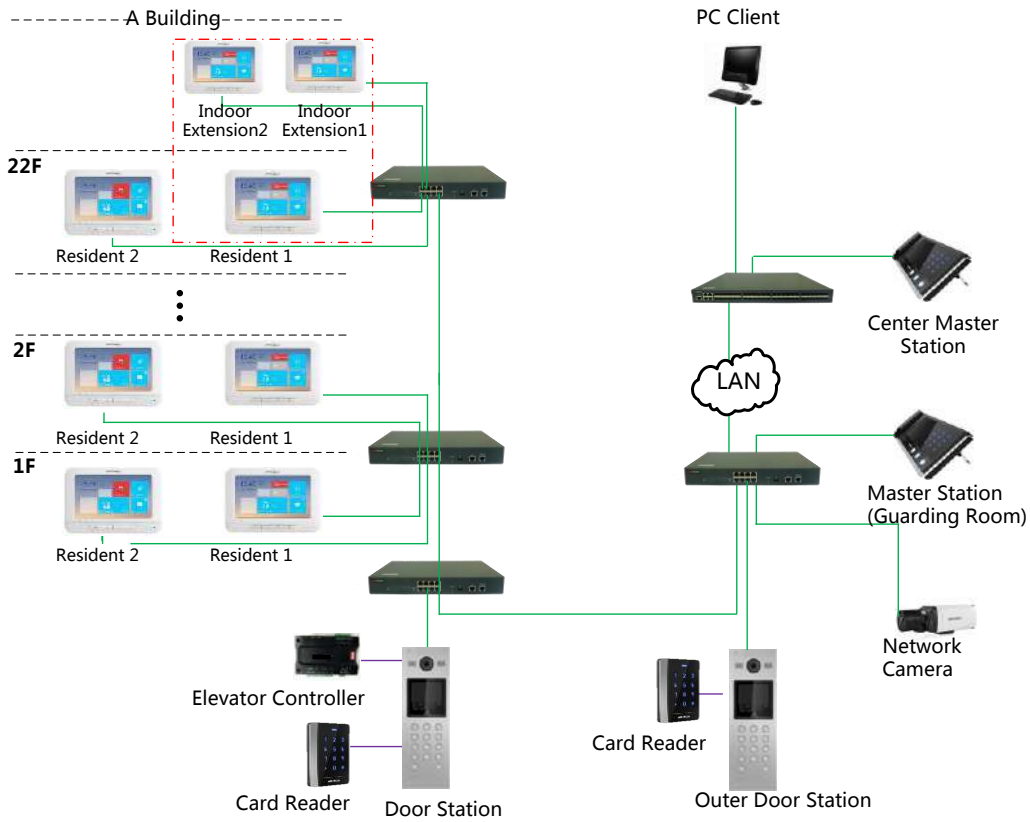

Typical Application

Available Model

DS-KD3002-VM