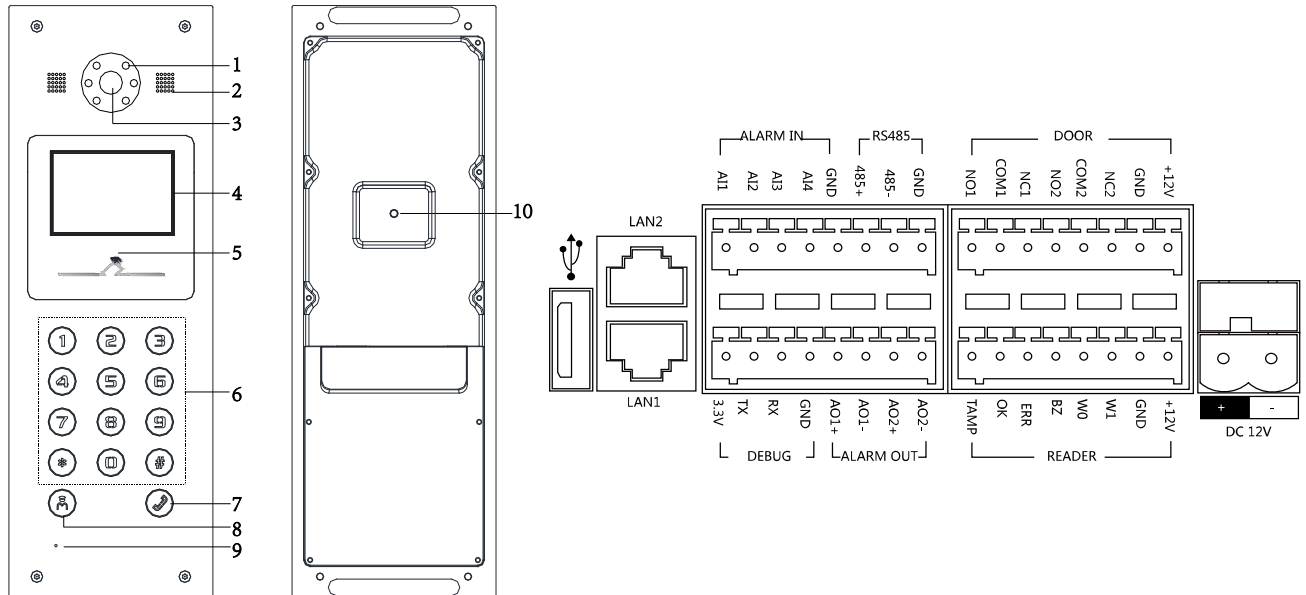

Appearance and Interfaces

Index	Description	Index	Description
1	Low Illumination Supplement Light	6	Numeric Keypad
2	Loudspeaker	7	Call Key
3	Built-in Camera	8	Call Center Key
4	LCD Display Screen	9	Microphone
5	Card Induction Area	10	TAMPER

Distributed by

HIKVISION

Headquarters

No.555 Qianmo Road, Binjiang District,
Hangzhou 310051, China
T +86-571-8807-5998
overseasbusiness@hikvision.com

Hikvision USA
T +1-909-895-0400
sales.usa@hikvision.com

Hikvision Europe
T +31-23-55-42-770
info.eu@hikvision.com

Hikvision Middle East
T +971-4-8816088
salesme@hikvision.com

Hikvision Russia
T +7-495-669-57-99
saleru@hikvision.com

Hikvision India
T +91-22-28469900
sales@pramahikvision.com

Hikvision Italy
T +39-0438-6902
info.it@hikvision.com

Hikvision France
T +33(0)1-85-330-450
info.fr@hikvision.com

Hikvision Spain
T +34-91-737-16-55
info.es@hikvision.com

Hikvision Poland
T +48-22-460-01-50
poland@hikvision.com

Hikvision UK
T +01628-902140
support.uk@hikvision.com

Hikvision Singapore
T +65-6684-4718
sg@hikvision.com

Hikvision Oceania
T +61-2-8599-4233
salesau@hikvision.com

Hikvision Canada
T +1-909-895-0400
sales.usa@hikvision.com

Hikvision Korea
T +82-31-731-6841
sales.korea@hikvision.com

Hikvision Brazil
T +55 11 3318-0050
Latam.support@hikvision.com

Hikvision Africa
T +27 (10) 0351172
sale.africa@hikvision.com

Hikvision Hong Kong
T +852-2151-1761