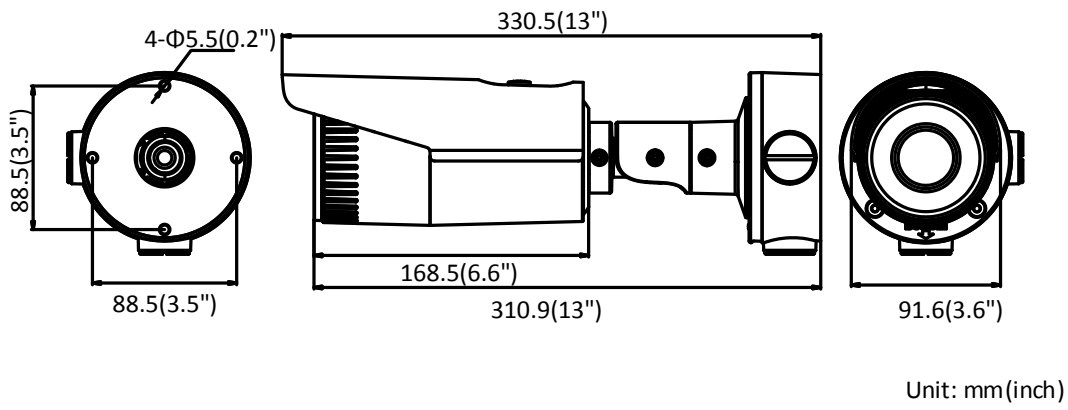

With Junction Box

Accessories

DS-1260ZJ
Junction Box