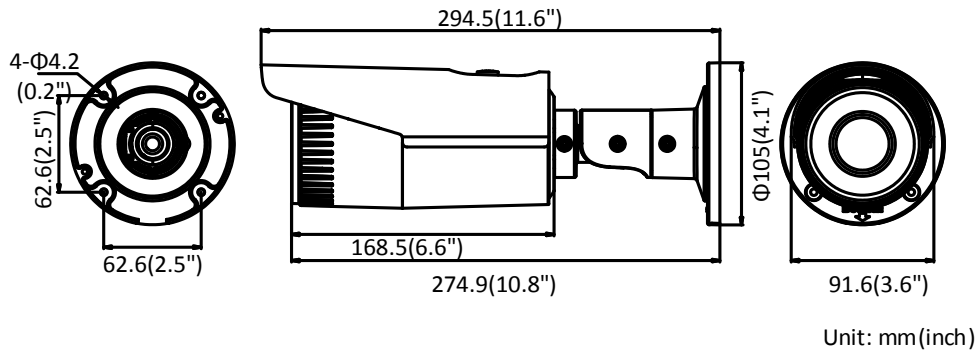

Dimensions

Without Junction Box