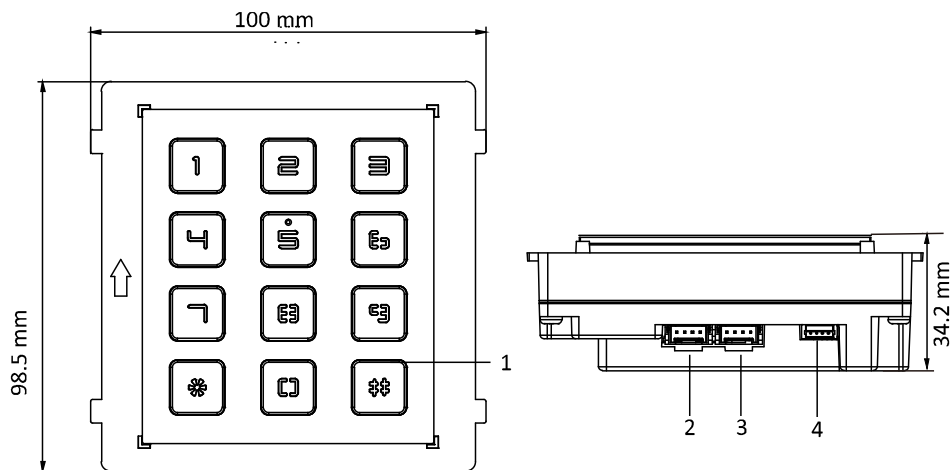

Specification

Model		DS-KD-KP
System parameters	Processor	Embedded MCU Processor
	Operation method	Physical Button
Interfaces	Module-connecting	2(1 Input, 1 Output)
	Debug	1
General	Physical button	12
	DIP Switch	8
	Power Input	12 VDC(Powered by the other module)
	Power Output	12 VDC(Powered for the other module)
	Power consumption	≤2 W
	Working temperature	-40° C to +60° C(-40° F to 140° F)
	Working humidity	10% to 95%
	Protection level	IP65, IK7
	Installation	Flush Mounting, Surface Mounting
	Dimensions (L × W × H)	98.5 mm × 100 mm × 34.2 mm (3.87" × 3.95" × 1.33")

Appearance and Interface

No.	Description
1	Button
2	Module-connecting Interface(output)
3	Module-connecting Interface(input)
4	Debug Port