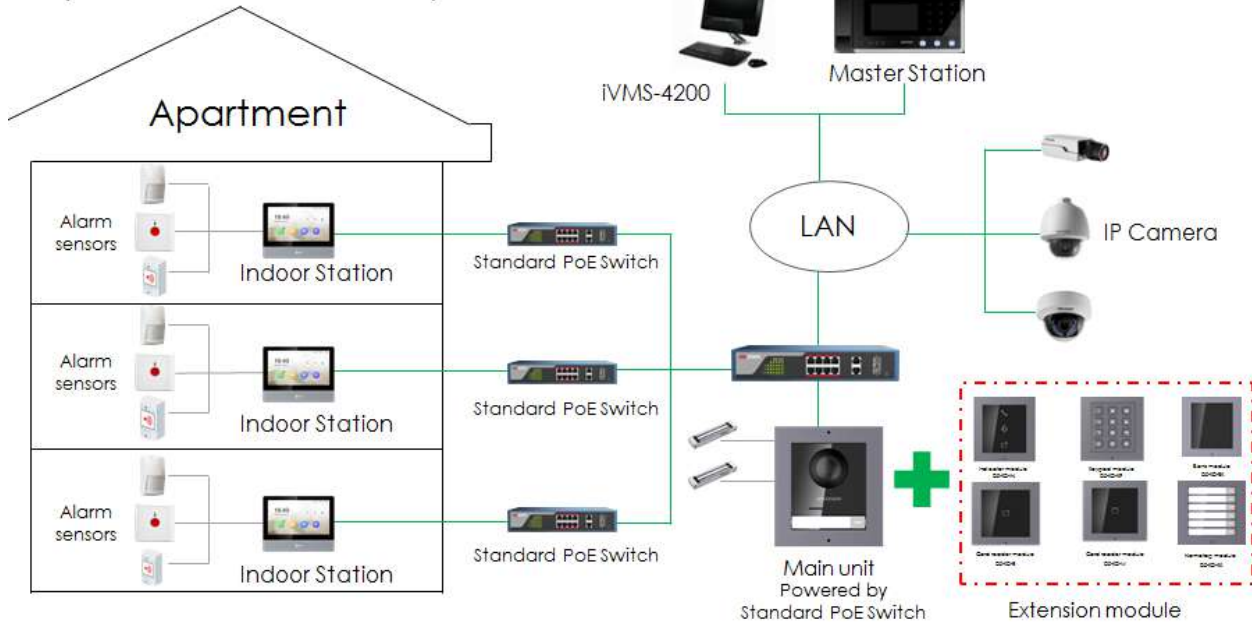

DS-KD-KP Keypad Module

Key Feature

- Supports unlock the door via entering password
- Supports call the resident via entering room No.
- Backlight compensation
- Easy to and extend

Available Model

DS-KD-KP

Specification

Model		DS-KD-KP
System parameters	Processor	Embedded MCU Processor
	Operation method	Physical Button
Interfaces	Module-connecting	2(1 Input, 1 Output)
	Debug	1
General	Physical button	12
	DIP Switch	8
	Power Input	12 VDC(Powered by the other module)
	Power Output	12 VDC(Powered for the other module)
	Power consumption	≤2 W
	Working temperature	-40° C to +60° C(-40° F to 140° F)
	Working humidity	10% to 95%
	Protection level	IP65, IK7
	Installation	Flush Mounting, Surface Mounting
	Dimensions (L × W × H)	98.5 mm × 100 mm × 34.2 mm (3.87" × 3.95" × 1.33")

Appearance and Interface

No.	Description
1	Button
2	Module-connecting Interface(output)
3	Module-connecting Interface(input)
4	Debug Port

Typical Application

System Framework for Apartment

Distributed by

HIKVISION