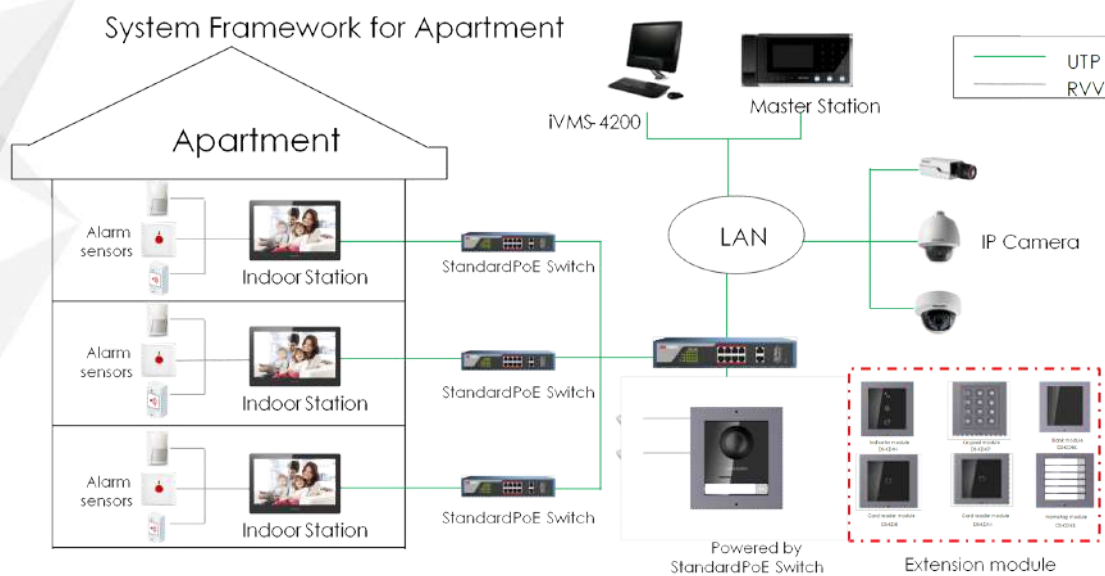

## DS-KH8520-WTE1

### Video Intercom Indoor Station with 10-Inch Touch Screen

#### Key Feature

- New UI V2.0: User friendly design
- 10-inch colorful touch screen with resolution 1024 × 600
- Standard PoE
- Stores messages and capture pictures in the TF card
- Remote unlocking via the client software or the mobile client
- Views live videos of door stations and linked cameras
- Supports wireless network

## Specification

Model		DS-KH8520-WTE1
System	Memory	128 MB
	Flash	32 MB
	Operation system	Embedded Linux operation system
Display	Display screen	10.1-inch colorful TFT LCD
	Display resolution	1024 × 600
	Operation method	Capacitive touch screen
Audio	Audio input	Built-in omnidirectional microphone
	Audio output	Built-in loudspeaker
	Audio compression standard	G.711 U
	Audio compression rate	64 Kbps
	Audio quality	Noise suppression and echo cancellation
Network	Wired network	10/100 Mbps self-adaptive network
	Wireless network	Wi-Fi 802.11b/g/n
	Network protocol	TCP/IP、SIP、RTSP
	Network interface	1 RJ-45 10/100 Mbps self-adaptive
	Alarm input	8-ch alarm inputs
	Relay output	2
	TF card	Max to 32 G, SD 2.0 or lower version
	RS-485	1
General	Power supply	IEEE802.3af, standard PoE
		12 VDC/1 A
	Power consumption	≤ 6 W
	Working temperature	-10 °C to 55 °C (14 °F to 131 °F)
	Working humidity	10% to 90%
Dimensions (W × H × D)		254 mm × 166 mm × 14.7 mm (10.0" × 6.5" × 0.58")