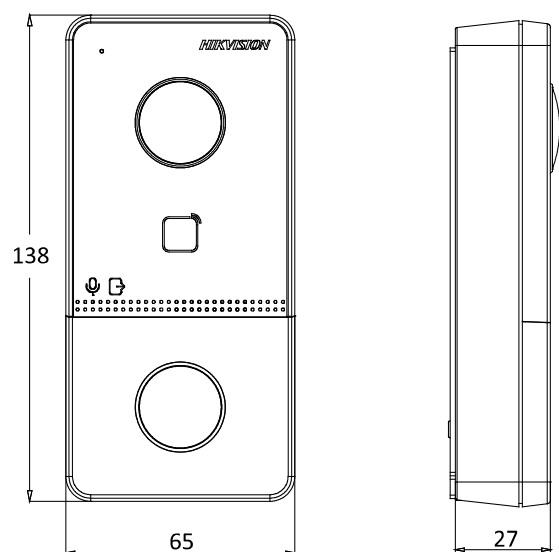

Power supply	IEEE802.3af, standard PoE 12 VDC
Power consumption	< 10 W
Working temperature	-40° C to +53° C(-40° F to 127.4° F)
Working humidity	10% to 95%
Installation	Surface mounting
Dimension	138 mm × 65 mm × 27 mm

Available Model

DS-KV6113-WPE1

Appearance and Interfaces

No.	Description	No.	Description
1	Microphone	7	Terminals
2	Camera	8	Debugging Port
3	Indicator	9	TAMPER
4	Button	10	Set Screw
5	Card Reading Area	11	TF Card Slot
6	Loudspeaker	12	Network Interface

Dimension

Distributed by

**HIKVISION****Headquarters**

No.555 Qianmo Road, Binjiang District,
Hangzhou 310051, China
T +86-571-8607-5898
overseasbusiness@hikvision.com

Hikvision USA
T +1-909-895-0400
sales.usa@hikvision.com