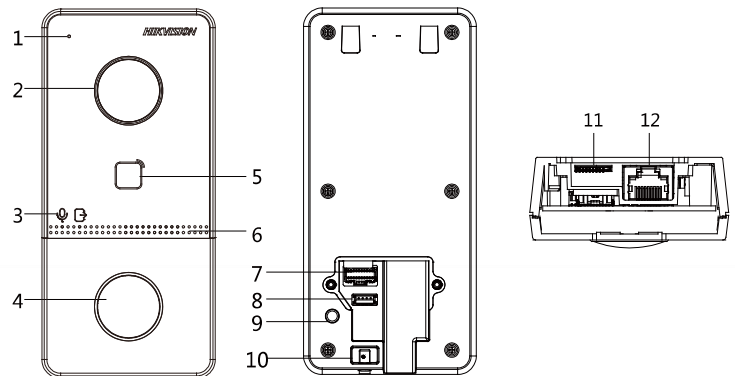

System parameters	
Operation system	Embedded Linux operation system
Operation method	Single-button
Flash	16 M, 32 M
RAM	256 M
Video Parameters	
Camera	2MP HD camera
Night vision	Low illumination IR supplement mode:3 m
BLC	Support
DNR	Support
WDR	True WDR
Field of view	Horizontal: 129° Vertical: 75°
Video compression standard	H.264
Stream	Main stream: 1080p@30fps, 720p@25fps Sub stream: D1@25fps
Resolution	Main stream: 1920 × 1080p, 720p Sub stream: 704 × 576
Motion detection	Support
Anti-flicker frequency	50 Hz, 60 Hz
Audio parameters	
Audio intercom	Two-way audio communication
Audio input	Built-in omnidirectional microphone
Audio output	Built-in loudspeaker
Audio compression standard	G.711 U
Audio compression Rate	64 Kbps
Audio quality	Noise suppression and echo cancellation
Network parameters	
Wired network	10/100 Mbps Ethernet
Network protocol	TCP/IP, RSTP
Access control parameters	
Reading frequency	13.56 MHz
Card type	Mifare card
Relay	1
Interfaces	
RS-485	1
Wi-Fi	2.4G Wi-Fi
Debugging port	1
TF card	Max to 128 G
Alarm input	4
Grounding	1
Physical button	1
TAMPER switch	1
General	
Protection level	IP65
Indicator	2

Power supply	IEEE802.3af, standard PoE 12 VDC
Power consumption	< 10 W
Working temperature	-40° C to +53° C(-40° F to 127.4° F)
Working humidity	10% to 95%
Installation	Surface mounting
Dimension	138 mm × 65 mm × 27 mm

Available Model

DS-KV6113-WPE1

Appearance and Interfaces