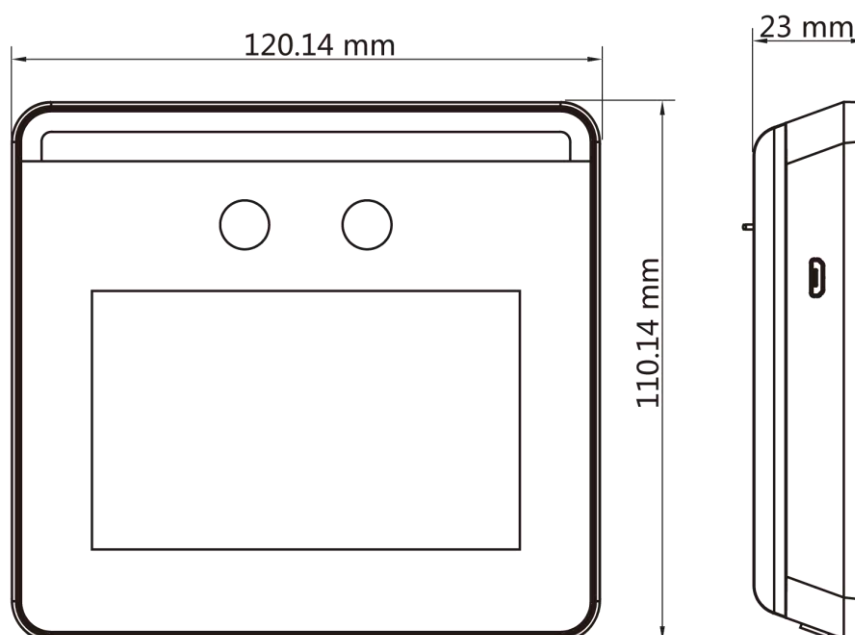

▪ Specification

System Parameters	
Operation System	Linux
Camera	2 MP dual-lens camera with wide dynamic range
Capacity	Card: 1500 (When connecting external card reader) Face: 300 Event: 150,000
1:N face recognition duration	< 0.2 s
LCD Screen	
LCD Screen	3.97-inch touch screen
General	
Face Recognition Distance	0.3 m to 1.5 m
Interface	USB × 1, electric lock × 1, door contact × 1, tamper × 1, exit button × 1, RS-485 × 1
Communication Mode	For DS-K1T331: TCP/IP (10/100 Mbps, self-adaptive) For DS-K1T331W: TCP/IP (10/100 Mbps, self-adaptive), Wi-Fi
Power supply	12 V, 1.5 A, 18 W
Working temperature	-10 °C to 50 °C (14 °F to 122 °F)
Working humidity	10 to 90% (no condensing)
Dimension	120 mm × 110 mm × 23 mm (4.7" × 4.3" × 0.9")
Application situation	Indoor use

▪ Dimension

▪ Available Model

DS-K1T331, DS-K1T331W